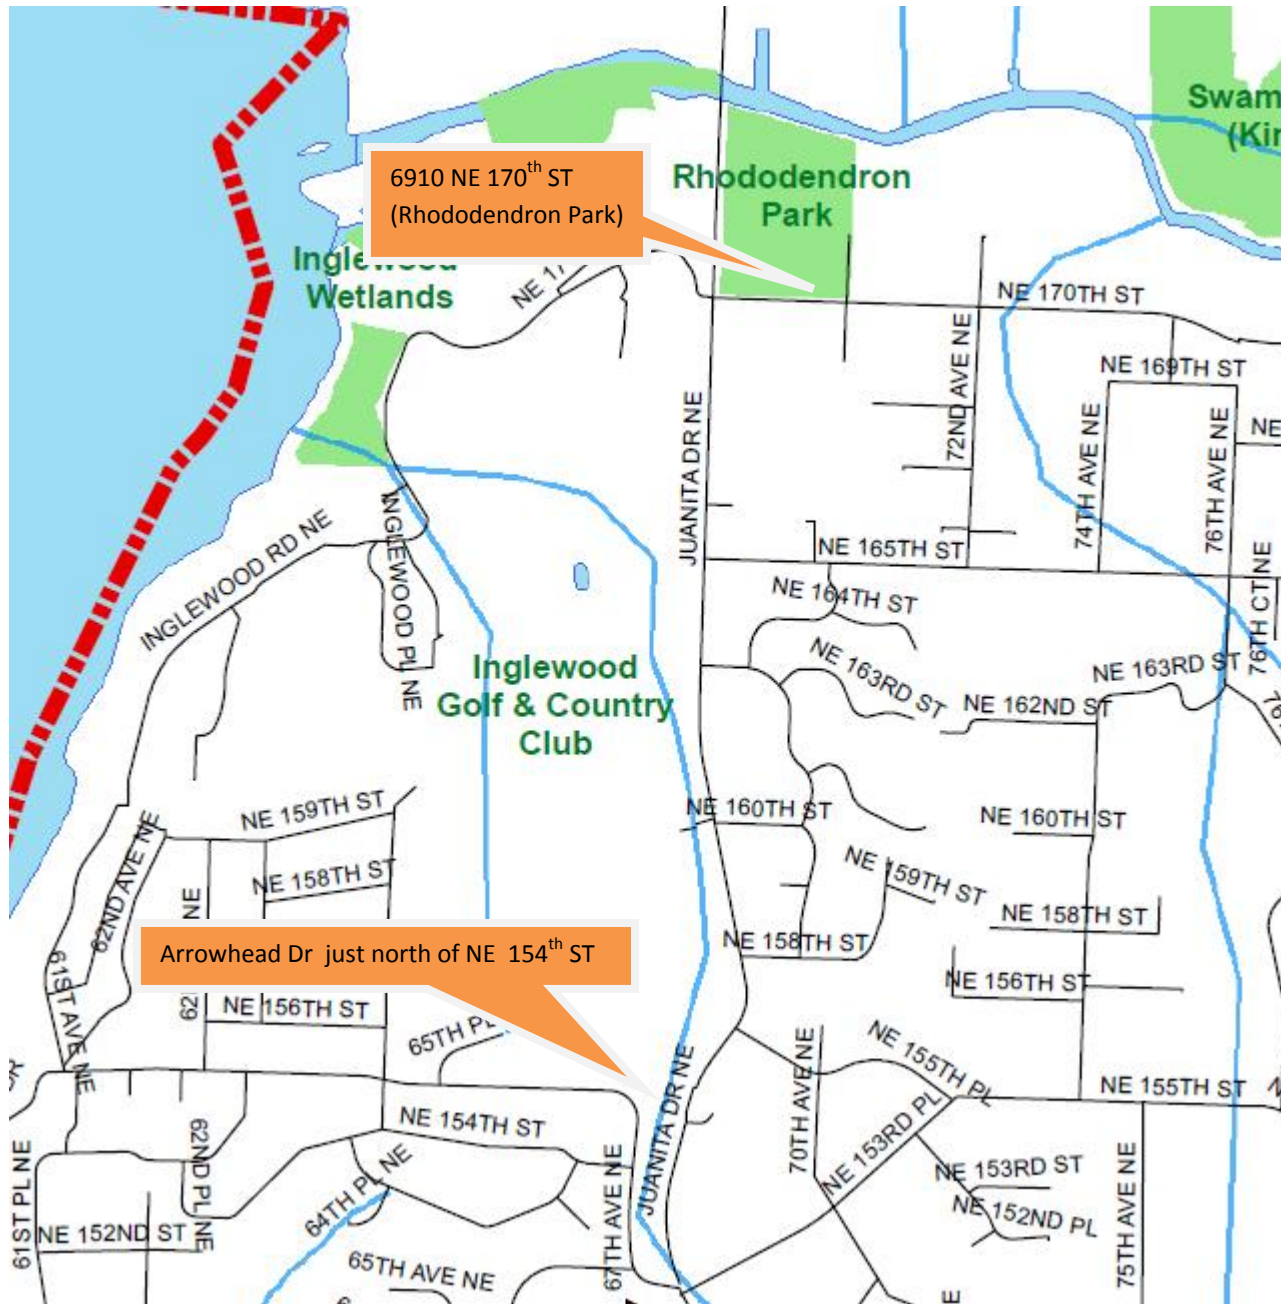

City of Kenmore

Emergency Sand Bag Depots

The following pages show the locations for the Kenmore emergency sand bag depots. To request usage of these sand bags, please call (425) 398-8900.

These sand bags are for emergency use only.

Link to how to use sand bags:

<http://www.nww.usace.army.mil/html/offices/op/em/HowToBag.htm>

6910 NE 170th ST
(Rhododendron Park)

Arrowhead Dr just north of NE 154th ST

Kenmore Elementary

192nd ST and 73rd Ave NE

Swamp
Creek
Park