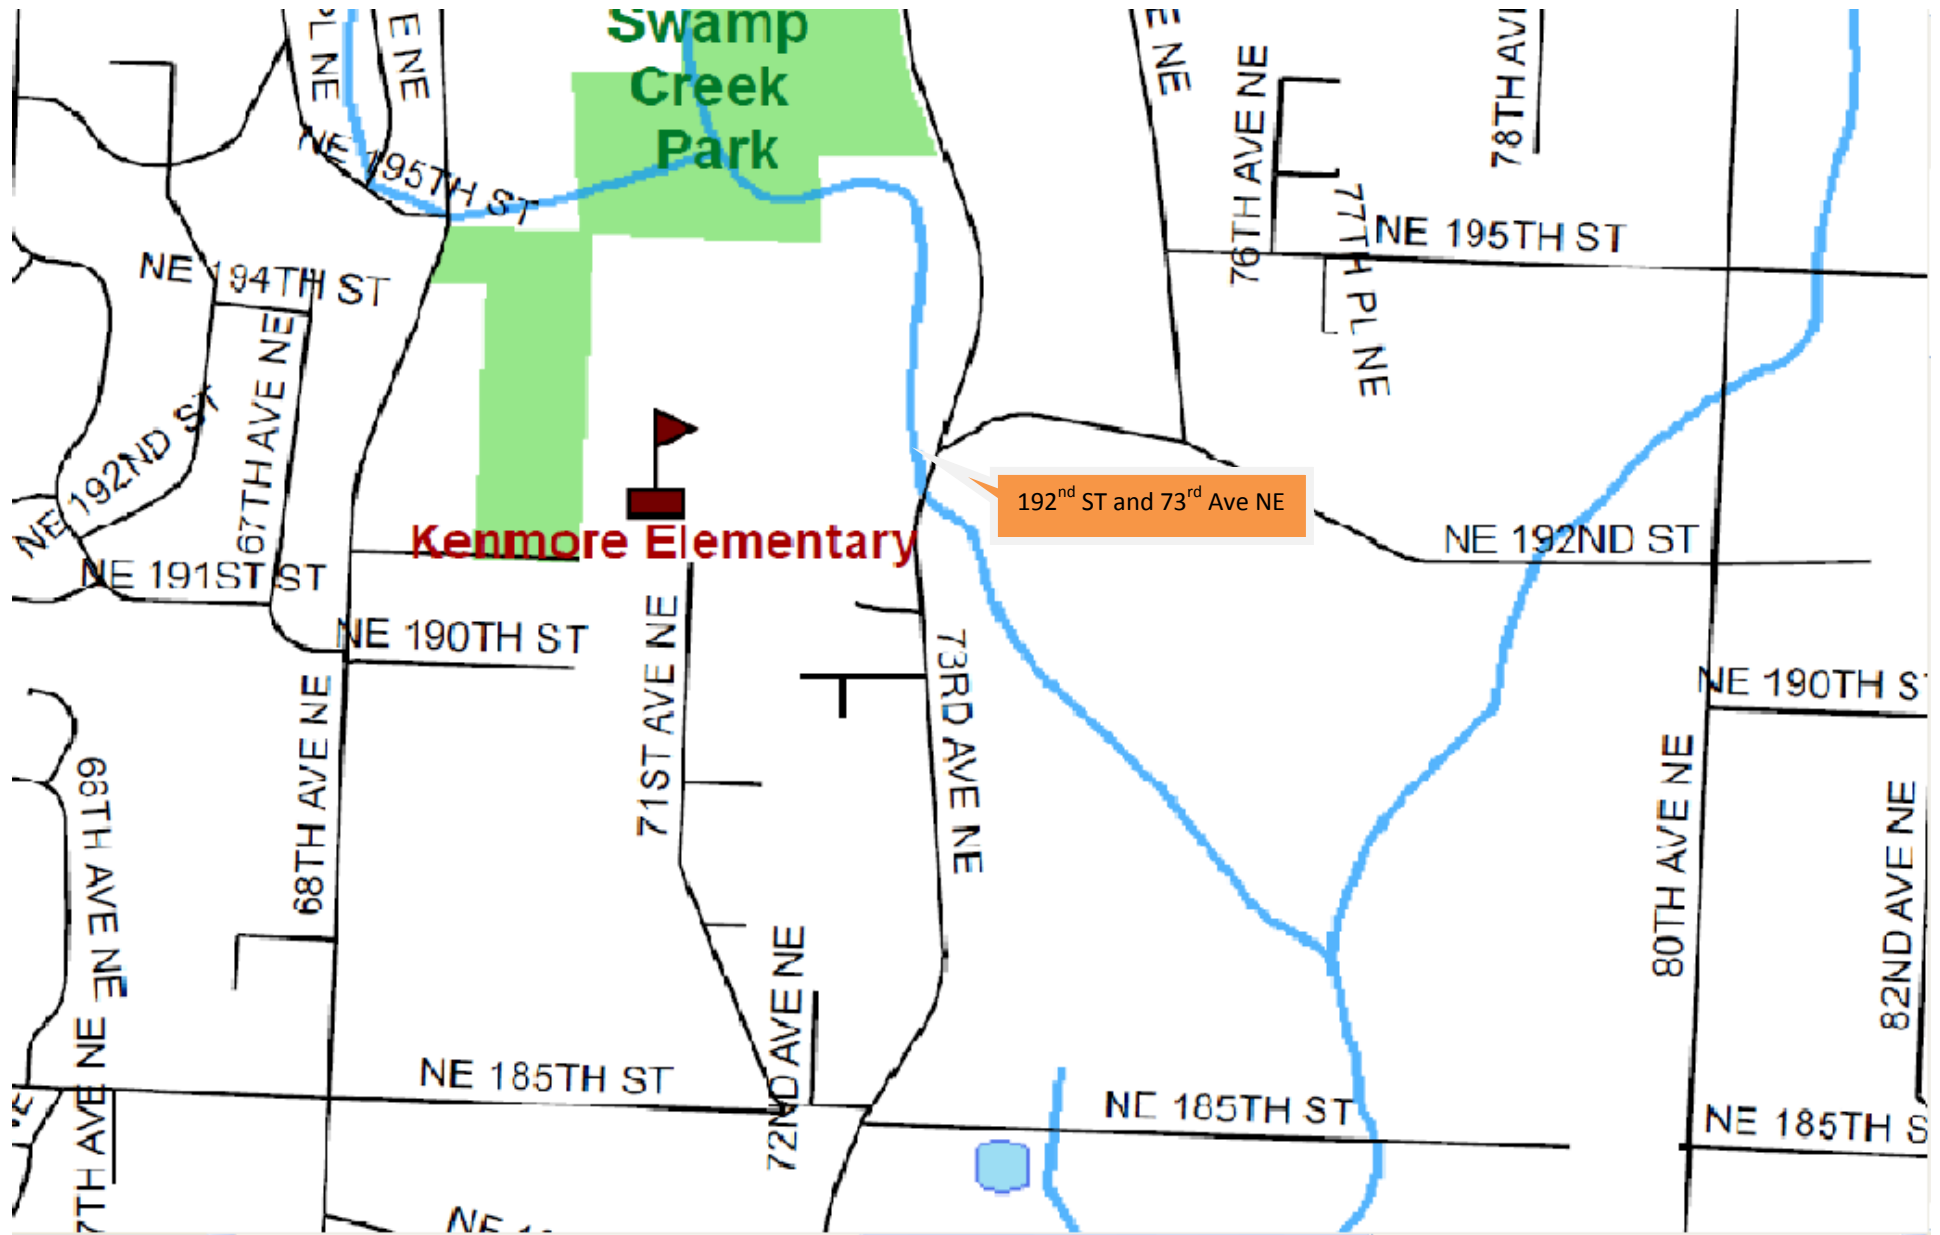

City of Kenmore

Emergency Sand Bag Depots

The following pages show the locations for the Kenmore emergency sand bag depots. To request usage of these sand bags, please call (425) 398-8900.

These sand bags are for emergency use only.

Link to how to use sand bags:

<http://www.nww.usace.army.mil/html/offices/op/em/HowToBag.htm>

6910 NE 170th ST
(Rhododendron Park)

Arrowhead Dr just north of NE 154th ST

Kenmore Elementary

192nd ST and 73rd Ave NE

Swamp
Creek
Park